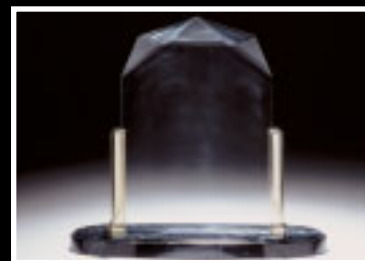

19927KM
DIAMOND SYNERGY GIFT PACK
(5-VV-9)

COMPLETE WITH 7" X 10" DIAMOND ACRYLIC DROP-IN, PART #12479 AND TWO GOLD UPRIGHTS, PART #12002-G. THE DROP-IN IS MOUNTED ON A SYNERGY BASE #12112KM.