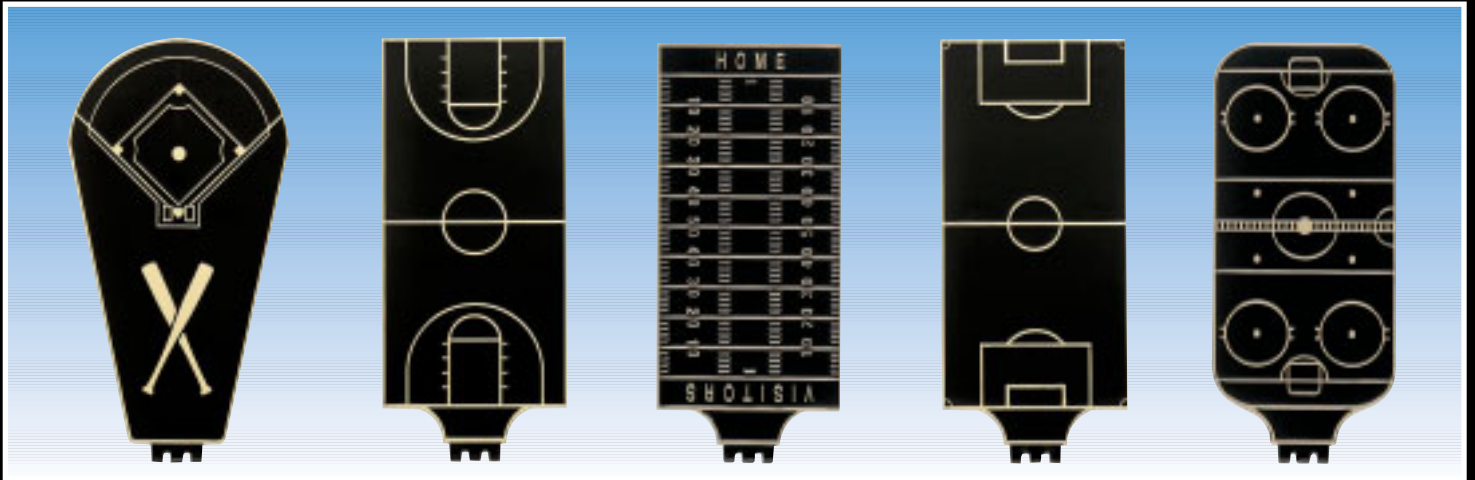

3379-GK
BASKETBALL
3 1/4" X 7" (40-0-9)

3378-GK
FOOTBALL
3 1/4" X 7" (40-0-9)

3377-GK
SOCCER
3 1/4" X 7" (40-0-9)

3380-GK
HOCKEY
3 1/4" X 7" (40-0-9)

SPORTS FIELDS

3376-GK
BASEBALL
3 3/4" X 7" (40-0-9)